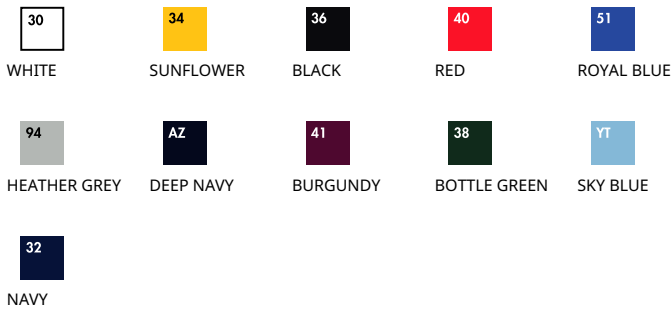

Colourways:

OEKO-TEX®
CONFIDENCE IN TEXTILES
STANDARD 100

08-5295 Shirley

Tested for harmful substances
www.oeko-tex.com/standard100